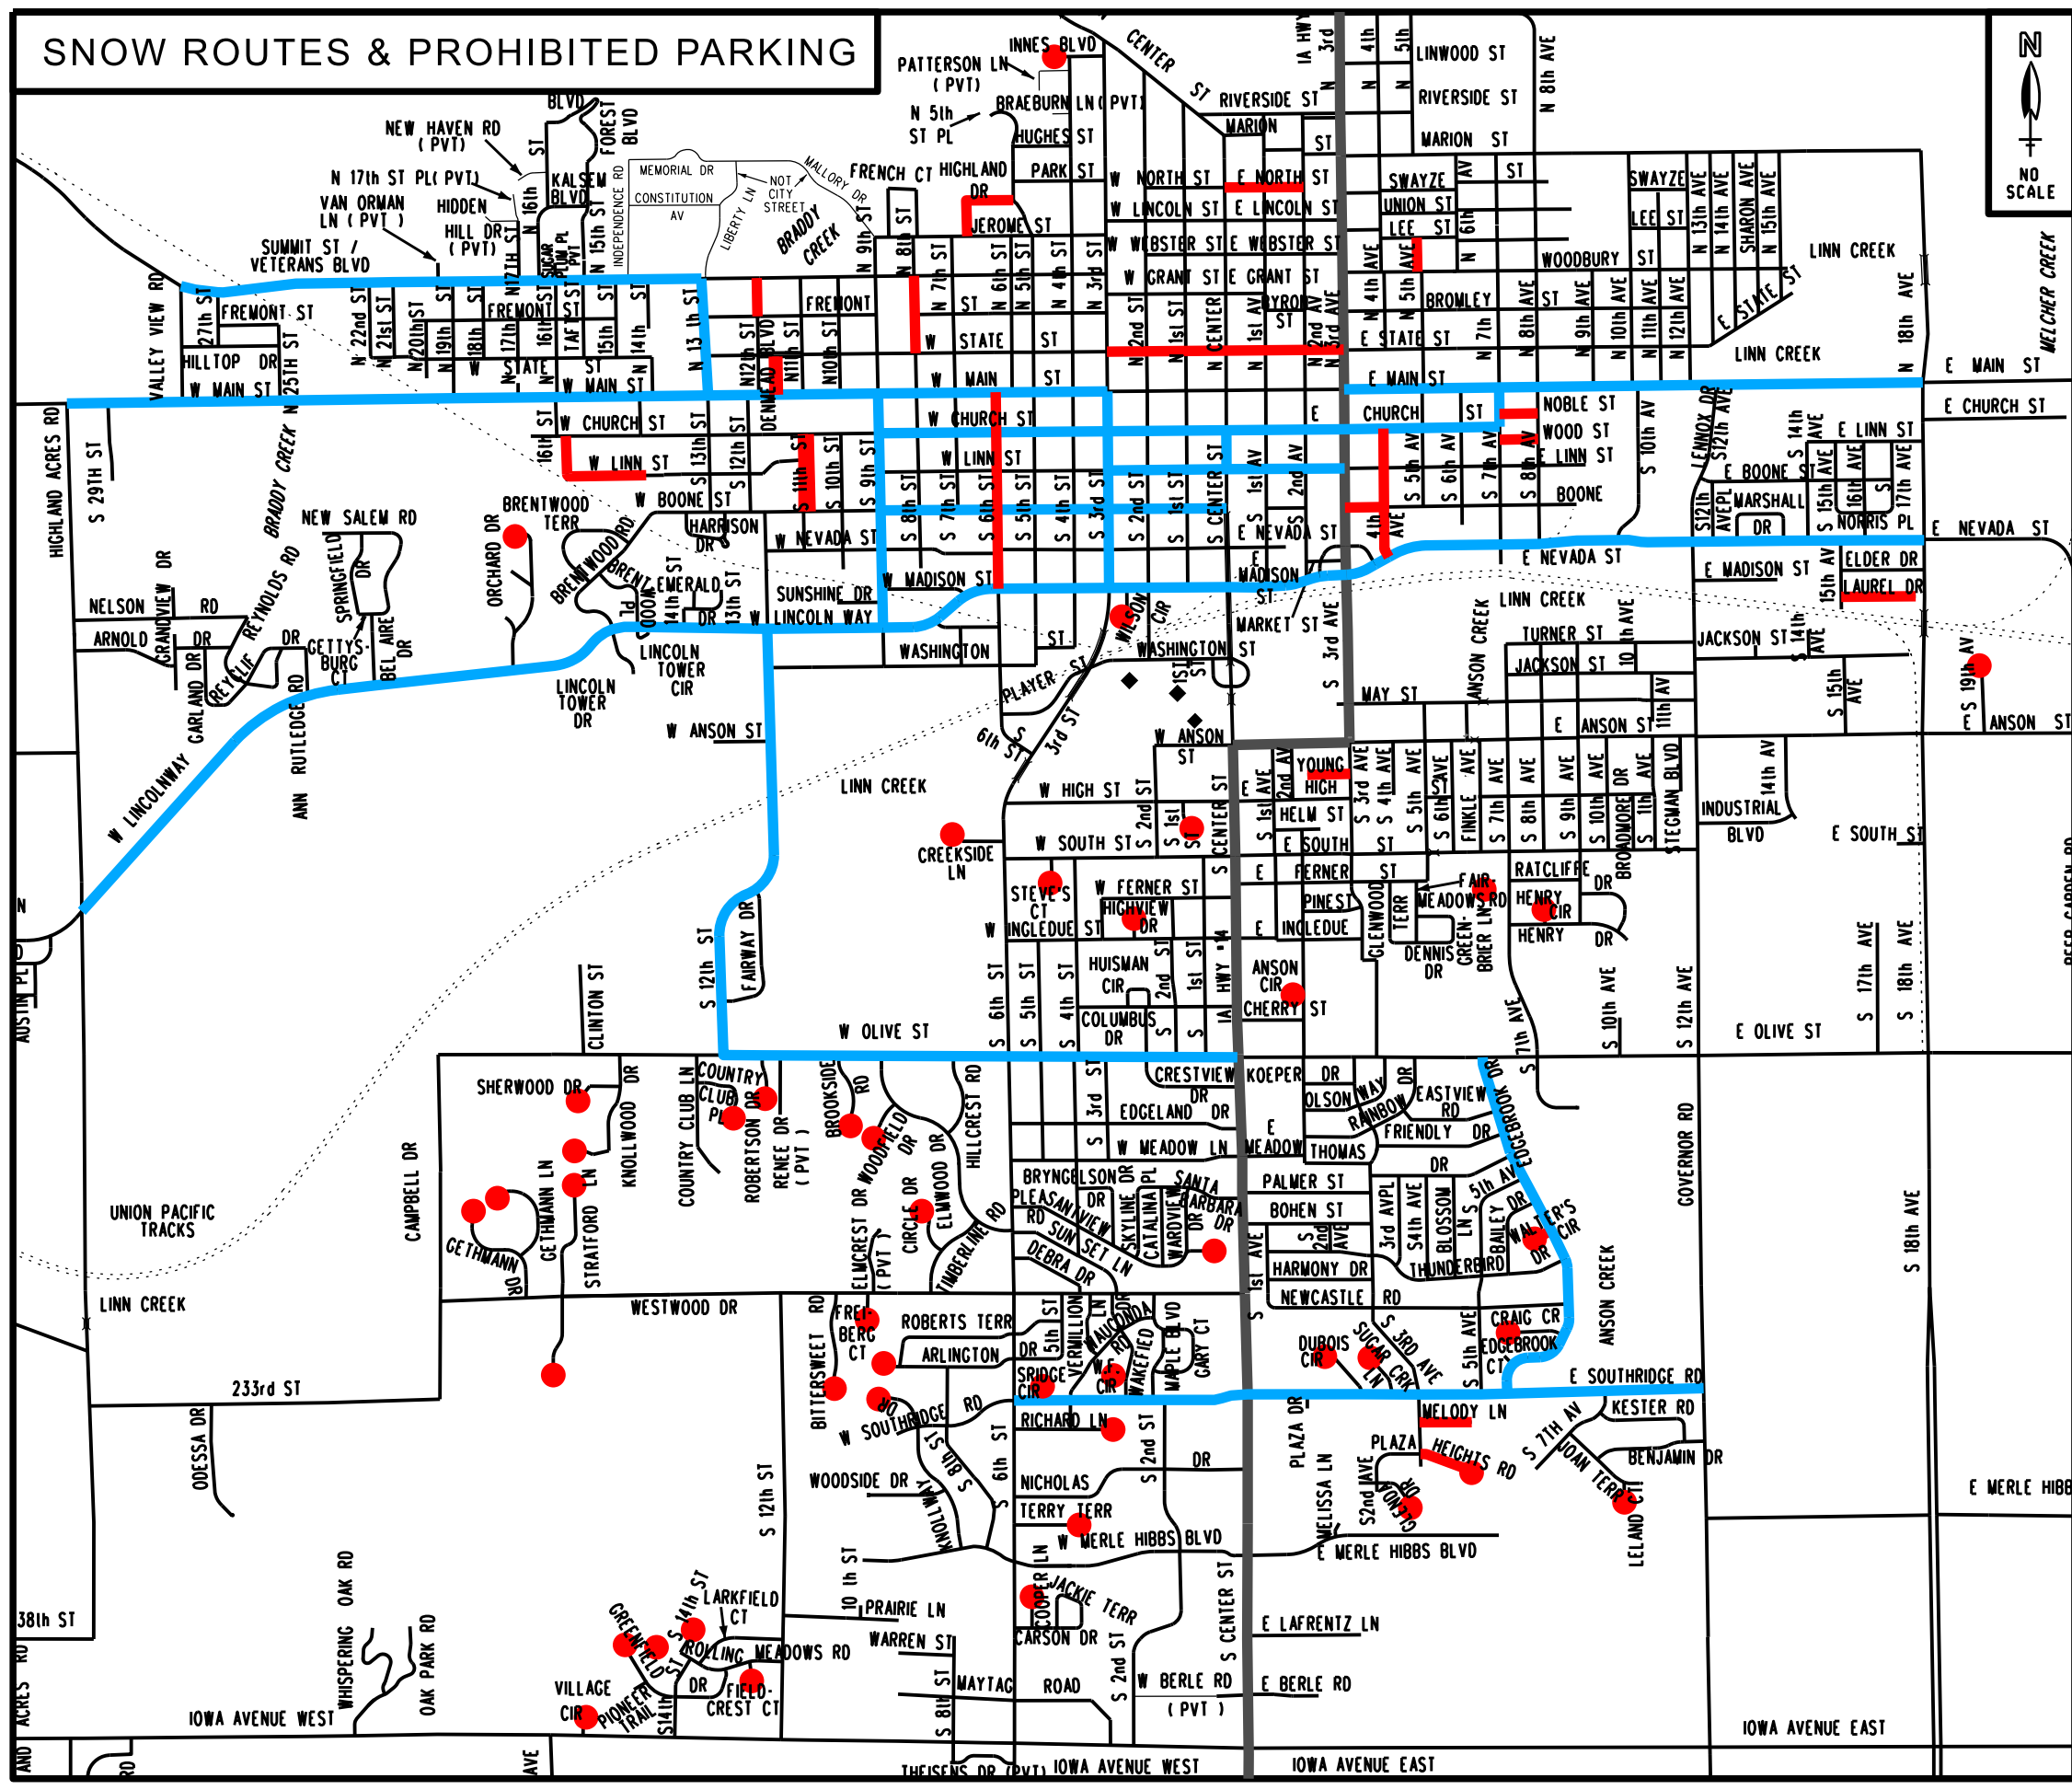

SNOW ROUTES & PROHIBITED PARKING

Emergency Snow Routes		
Street	From	To
South 7th Avenue	East Main Street	East Church Street
South 9th Street	West Lincolnway	West Main Street
North 13th Street	West Main Street	Summit Street
West Boone Street	South 9th Street	South Center Street
West/East Church Street	South 9th Street	South 7th Avenue
Edgebrook Drive	East Southridge Road	East Olive Street
West/East Linn Street	South 3rd Street	South 3rd Avenue
West Lincoln Way	Highland Acres Road	South 9th Street
Madison Street	South 9th Street	South 4th Avenue
East Nevada Street	South 4th Avenue	South 18th Avenue
West Main Street	Highland Acres Road	North 3rd Street
East Main Street	North 3rd Avenue	North 18th Avenue
West Olive Street	South 12th Street	South Center Street
South 12th Street	West Lincoln Way	West Olive Street
South 3rd Street	West Main Street	Madison Street
West/East Southridge Road	South 6th Street	Governor Road
Summit Street	Valley View Road	North 13th Street

Snow Removal Parking Prohibited			
Side	On Street	From	To
All Cul-De-Sac's/Circles			
East	South 4th Avenue	Church Street	Nevada Street
Both	North 5th Avenue	Woodbury Street	Lee Street
Both	South 6th Street	Main Street	Madison Street
Both	North 6th Street	Highland Drive	Jerome Street
Both	North 8th Street	Summit Street	State Street
Both	South 11th Street	West Church Street	West Boone Street
Both	North 12th Street	Fremont Street	Summit Street
Both	South 16th Street	Church Street	Linn Street
Both	East Boone Street	3rd Avenue	4th Avenue
Both	Denmead Boulevard	West Main Street	West State Street
Both	Highland Drive	5th Street	6th Street
Both	Laurel Drive	South 15th Avenue	East to dead end
Both	West Linn Street	16th Street	A point 861 feet east
Both	Melody Lane	South 3rd Avenue	West to the dead end
Both	Noble Street	South 7th Avenue	South 8th Avenue
Both	East North Street	North Center Street	North 2nd Avenue
Both	Plaza Heights Road	South 3rd Avenue	Iowa River Hospice
South	East/West State Street	North 3rd Street	North 3rd Avenue
Both	Walter's Circle	Edgebrook Drive	Cul-de-sac
Both	Wood Street	South 7th Avenue	South 8th Avenue
Both	Young Street	South 3rd Ave	West to the North/South Alley

Cul-de-Sacs					
1	Innes Blvd	16	Sherwood Drive	31	Sugar Creek Lane
2	Orchard Drive	17	Country Club Place	32	Craig Circle
3	Wilson Circle	18	Robertson Drive	33	Richard Lane
4	S 1st Street	19	Brookside Road	34	Cooper Lane
5	Steve's Court	20	Woodfield Drive	35	Terry Terrace
6	Highview Drive	21	Circle Drive	36	Glenda Drive
7	Anson Circle	22	Pleasantview Road	37	Plaza Heights Road
8	Henry Circle	23	Walter's Circle	38	Leland Court
9	Ratcliffe Drive	24	Bittersweet Road	39	Village Circle
10	S 19th Avenue	25	Freiberg Court	40	Greenfield Drive
11	Gethmann Drive	26	Arlington Drive	41	Rolling Meadows Road
12	Gethmann Lane	27	Knollway Drive	42	S 14th Street
13	Stratford Lane (North)	28	Southridge Court	43	Fieldcrest Court
14	Stratford Lane (South)	29	Wakefield Circle	44	Creekside Lane
15	Knollwood Drive	30	Dubois Circle