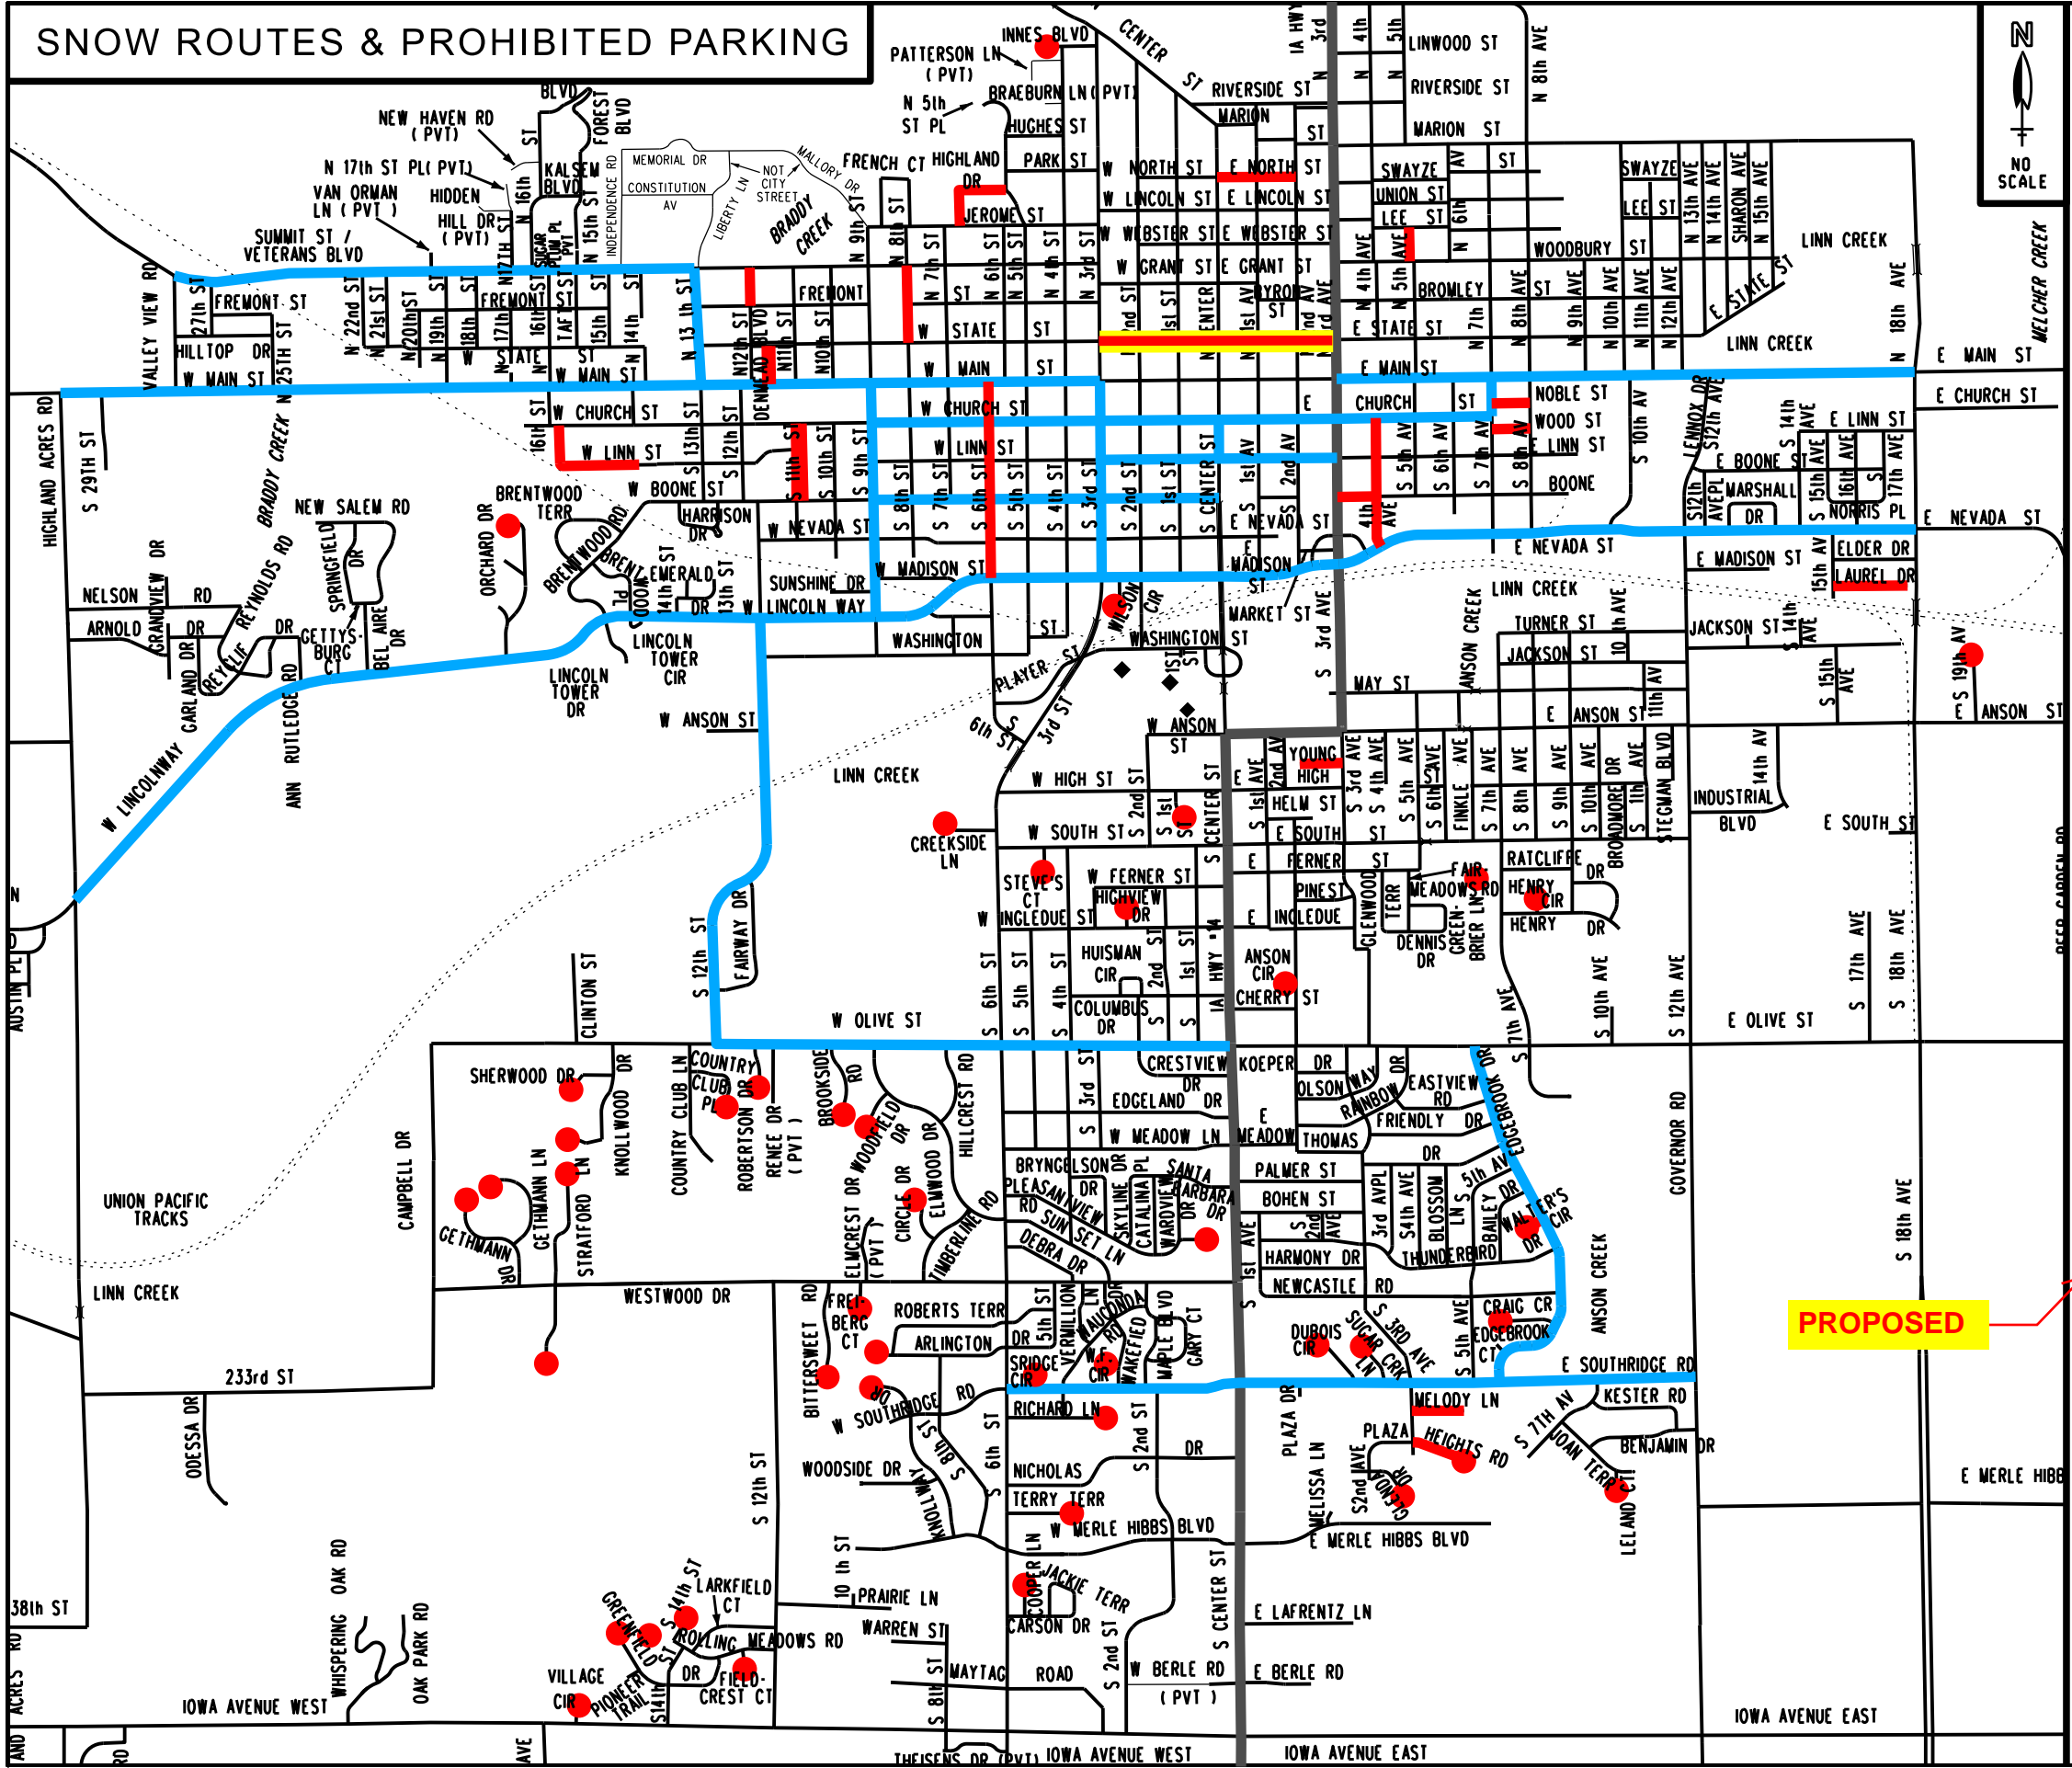

SNOW ROUTES & PROHIBITED PARKING

Emergency Snow Routes

Street	From	To
South 7th Avenue	East Main Street	East Church Street
South 9th Street	West Lincolnway	West Main Street
North 13th Street	West Main Street	Summit Street
West Boone Street	South 9th Street	South Center Street
West/East Church Street	South 9th Street	South 7th Avenue
Edgebrook Drive	East Southridge Road	East Olive Street
West/East Linn Street	South 3rd Street	South 3rd Avenue
West Lincoln Way	Highland Acres Road	South 9th Street
Madison Street	South 9th Street	South 4th Avenue
East Nevada Street	South 4th Avenue	South 18th Avenue
West Main Street	Highland Acres Road	North 3rd Street
East Main Street	North 3rd Avenue	North 18th Avenue
West Olive Street	South 12th Street	South Center Street
South 12th Street	West Lincoln Way	West Olive Street
South 3rd Street	West Main Street	Madison Street
West/East Southridge Road	South 6th Street	Governor Road
Summit Street	Valley View Road	North 13th Street