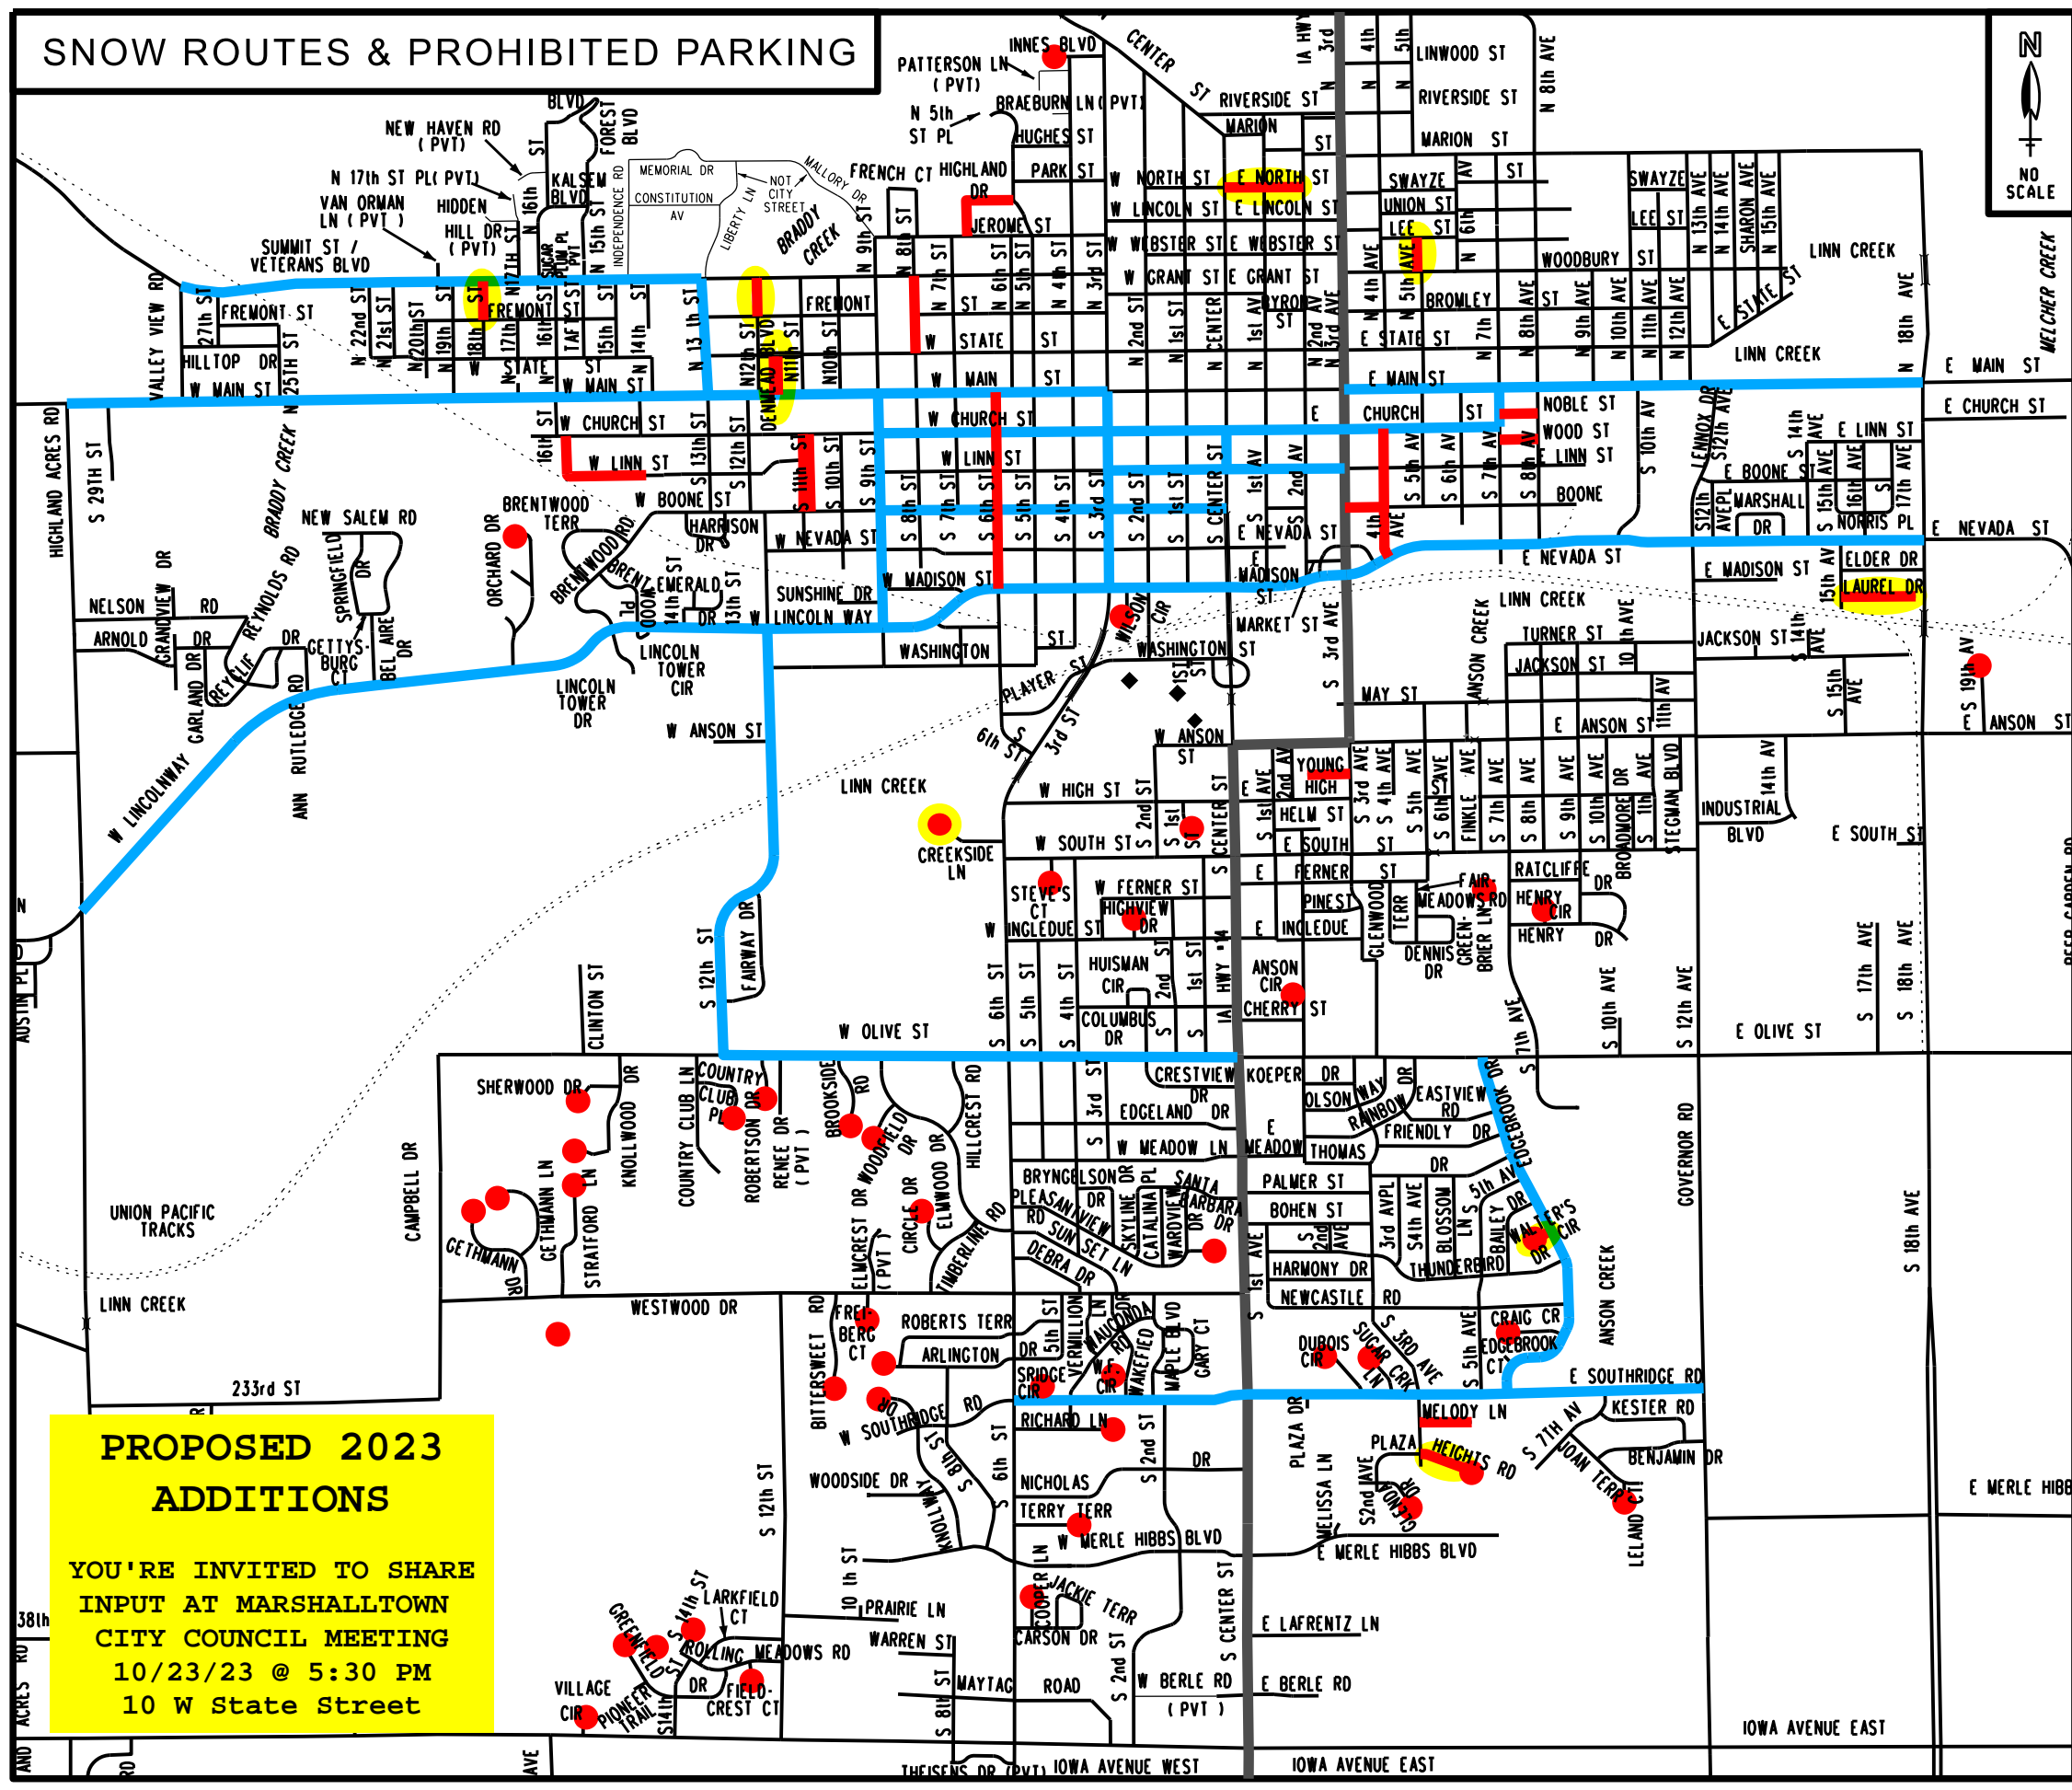

SNOW ROUTES & PROHIBITED PARKING

NO SCALE

Emergency Snow Routes

Street	From	To
South 7th Avenue	East Main Street	East Church Street
South 9th Street	West Lincolnway	West Main Street
North 13th Street	West Main Street	Summit Street
West Boone Street	South 9th Street	South Center Street
West/East Church Street	South 9th Street	South 7th Avenue
Edgebrook Drive	East Southridge Road	East Olive Street
West/East Linn Street	South 3rd Street	South 3rd Avenue
West Lincoln Way	Highland Acres Road	South 9th Street
Madison Street	South 9th Street	South 4th Avenue
East Nevada Street	South 4th Avenue	South 18th Avenue
West Main Street	Highland Acres Road	North 3rd Street
East Main Street	North 3rd Avenue	North 18th Avenue
West Olive Street	South 12th Street	South Center Street
South 12th Street	West Lincoln Way	West Olive Street
South 3rd Street	West Main Street	Madison Street
West/East Southridge Road	South 6th Street	Governor Road
Summit Street	Valley View Road	North 13th Street

Snow Removal Parking Prohibited

Side	On Street	From	To
All Cul-De-Sac's/Circles			
East	South 4th Avenue	Church Street	Nevada Street
Both	North 5th Avenue	Woodbury Street	Lee Street
Both	South 6th Street	Main Street	Madison Street
Both	North 6th Street	Highland Drive	Jerome Street
Both	North 8th Street	Summit Street	State Street
Both	South 11th Street	West Church Street	West Boone Street
Both	North 12th Street	Fremont Street	Summit Street
Both	South 16th Street	Church Street	Linn Street
Both	North 18th Street	Fremont Street	Summit Street
Both	East Boone Street	3rd Avenue	4th Avenue
Both	Denmead Boulevard	West Main Street	West State Street
Both	Highland Drive	5th Street	6th Street
Both	Laurel Drive	South 15th Avenue	East to dead end
Both	West Linn Street	16th Street	A point 861 feet east
Both	Melody Lane	South 3rd Avenue	West to the dead end
Both	Noble Street	South 7th Avenue	South 8th Avenue
Both	East North Street	North Center Street	North 2nd Avenue
Both	Plaza Heights Road	South 3rd Avenue	Iowa River Hospice
Both	Walter's Circle	Edgebrook Drive	Cul-de-Sac
Both	Wood Street	South 7th Avenue	South 8th Avenue
Both	Young Street	South 3rd Ave	West to the North/South Alley

Cul-de-Sacs

1	Innes Blvd	16	Sherwood Drive	31	Sugar Creek Lane
2	Orchard Drive	17	Country Club Place	32	Craig Circle
3	Wilson Circle	18	Robertson Drive	33	Richard Lane
4	S 1st Street	19	Brookside Road	34	Cooper Lane
5	Steve's Court	20	Woodfield Drive	35	Terry Terrace
6	Highview Drive	21	Circle Drive	36	Glenda Drive
7	Anson Circle	22	Pleasantview Road	37	Plaza Heights Road
8	Henry Circle	23	Walter's Circle	38	Leland Court
9	Ratcliffe Drive	24	Bittersweet Road	39	Village Circle
10	S 19th Avenue	25	Freiberg Court	40	Greenfield Drive
11	Gethmann Drive	26	Arlington Drive	41	Rolling Meadows Road
12	Gethmann Lane	27	Knollway Drive	42	S 14th Street
13	Stratford Lane (North)	28	Southridge Court	43	Fieldcrest Court
14	Stratford Lane (South)	29	Wakefield Circle	44	Creekside Lane
15	Knollwood Drive	30	Dubois Circle